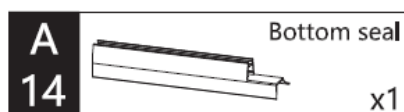

1200 mm door and 800 side panel

1200 mm door and 900 side panel

Brushed Brass

Polished Stainless

Brushed Stainless

CODE	PIVOT DOOR WITH IN LINE	ADJUSTMENT	DOOR OPENING	Width	Height
	COLOUR	mm	mm	mm	mm

OXPDFC1200	Brushed Brass	1160-1185	650	800	2000
OXPDSC1200	Polished Stainless Steel	1160-1185	650	800	2000
OXPDVC1200	Brushed Stainless Steel	1160-1185	650	800	2000

CODE	PIVOT DOOR WITH IN LINE	ADJUSTMENT	DOOR OPENING	Width	Height
	SIDE PANEL COLOUR	mm	mm	mm	mm

OXPDSPFC0800	Brushed Brass	775-795	NA	800	2000
OXPDSPSC0800	Polished Stainless Steel	775-795	NA	800	2000
OXPDSPVC0800	Brushed Stainless Steel	775-795	NA	800	2000
OXPDSPFC0900	Brushed Brass	875-895	NA	900	2000
OXPDSPSC0900	Polished Stainless Steel	875-895	NA	900	2000
OXPDSPVC0900	Brushed Stainless Steel	875-895	NA	900	2000