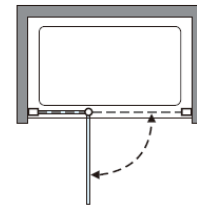

Measurements in millimetres mm

Information updated February 2021

Tel 0345 873 8840

crosswater<sup>™</sup>

OPTIX 10

PIVOT DOOR WITH IN LINE PANEL

Left Hand

Right Hand

**Toughened Glass**  
Strong and safe

**Protective Finish**  
Easy to clean

**Lifetime Guarantee**  
Peace of mind

Brushed Brass

Polished Stainless

Brushed Stainless

CODE	PIVOT DOOR WITH IN LINE	ADJUSTMENT	DOOR OPENING	Width	Height
	COLOUR	mm	mm	mm	mm
OXPDFC1200	Brushed Brass	1160-1185	650	800	2000
OXPDSC1200	Polished Stainless Steel	1160-1185	650	800	2000
OXPDVC1200	Brushed Stainless Steel	1160-1185	650	800	2000

1200 mm door and 800 side panel

1200 mm door and 900 side panel

Brushed Brass

Polished Stainless

Brushed Stainless

CODE	PIVOT DOOR WITH IN LINE	ADJUSTMENT	DOOR OPENING	Width	Height
	COLOUR	mm	mm	mm	mm

OXPDFC1200	Brushed Brass	1160-1185	650	800	2000
OXPDSC1200	Polished Stainless Steel	1160-1185	650	800	2000
OXPDVC1200	Brushed Stainless Steel	1160-1185	650	800	2000