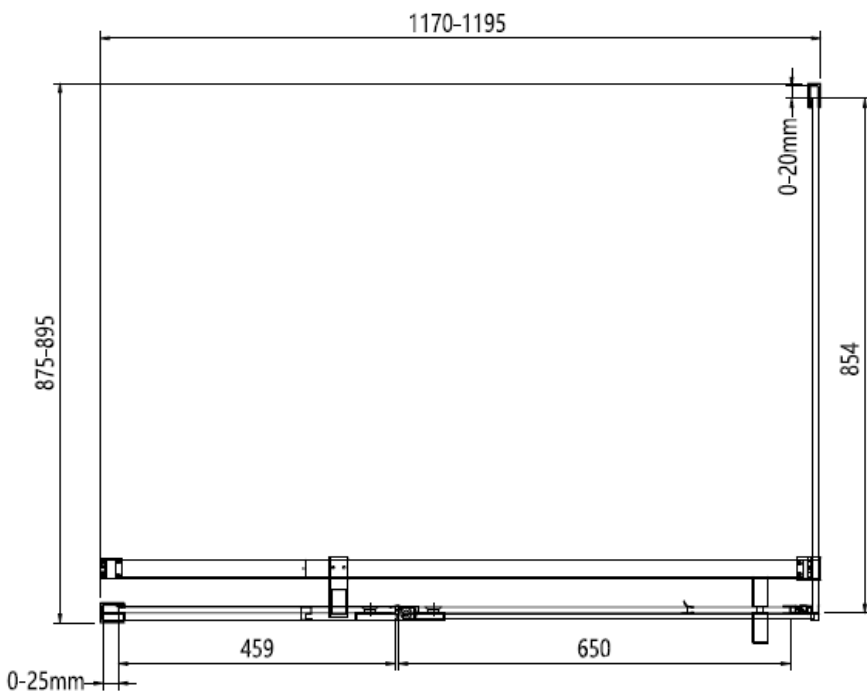

Measurements in millimetres mm

Information updated February 2021

Tel 0345 873 8840

crosswater<sup>™</sup>

OPTIX 10

PIVOT DOOR WITH IN LINE PANEL

Left Hand

Right Hand

**Toughened Glass**  
Strong and safe

**Protective Finish**  
Easy to clean

**Lifetime Guarantee**  
Peace of mind

Brushed Brass

Polished Stainless

Brushed Stainless

CODE	PIVOT DOOR WITH IN LINE	ADJUSTMENT	DOOR OPENING	Width	Height
	COLOUR	mm	mm	mm	mm
OXPDFC1200	Brushed Brass	1160-1185	650	800	2000
OXPDSC1200	Polished Stainless Steel	1160-1185	650	800	2000
OXPDVC1200	Brushed Stainless Steel	1160-1185	650	800	2000

**1200 mm door and 800 side panel**

Left Hand

**1200 mm door and 900 side panel**

Right Hand

**Toughened Glass**  
Strong and safe

**Protective Finish**  
Easy to clean

**Lifetime Guarantee**  
Peace of mind

1200 mm door and 800 side panel

1200 mm door and 900 side panel

Brushed Brass

Polished Stainless

Brushed Stainless

CODE	PIVOT DOOR WITH IN LINE	ADJUSTMENT	DOOR OPENING	Width	Height
	COLOUR	mm	mm	mm	mm

OXPDFC1200	Brushed Brass	1160-1185	650	800	2000
OXPDSC1200	Polished Stainless Steel	1160-1185	650	800	2000
OXPDVC1200	Brushed Stainless Steel	1160-1185	650	800	2000