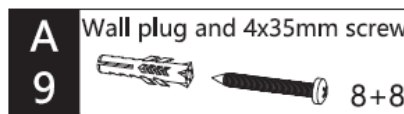

1200 mm door and 800 side panel

1200 mm door and 900 side panel

Brushed Brass

Polished Stainless

Brushed Stainless

CODE	PIVOT DOOR WITH IN LINE	ADJUSTMENT	DOOR OPENING	Width	Height
	COLOUR	mm	mm	mm	mm

OXPDFC1200	Brushed Brass	1160-1185	650	800	2000
OXPDSC1200	Polished Stainless Steel	1160-1185	650	800	2000
OXPDVC1200	Brushed Stainless Steel	1160-1185	650	800	2000

CODE	PIVOT DOOR WITH IN LINE	ADJUSTMENT	DOOR OPENING	Width	Height
	SIDE PANEL COLOUR	mm	mm	mm	mm

OXPDSPFC0800	Brushed Brass	775-795	NA	800	2000
OXPDSPSC0800	Polished Stainless Steel	775-795	NA	800	2000
OXPDSPVC0800	Brushed Stainless Steel	775-795	NA	800	2000
OXPDSPFC0900	Brushed Brass	875-895	NA	900	2000
OXPDSPSC0900	Polished Stainless Steel	875-895	NA	900	2000
OXPDSPVC0900	Brushed Stainless Steel	875-895	NA	900	2000