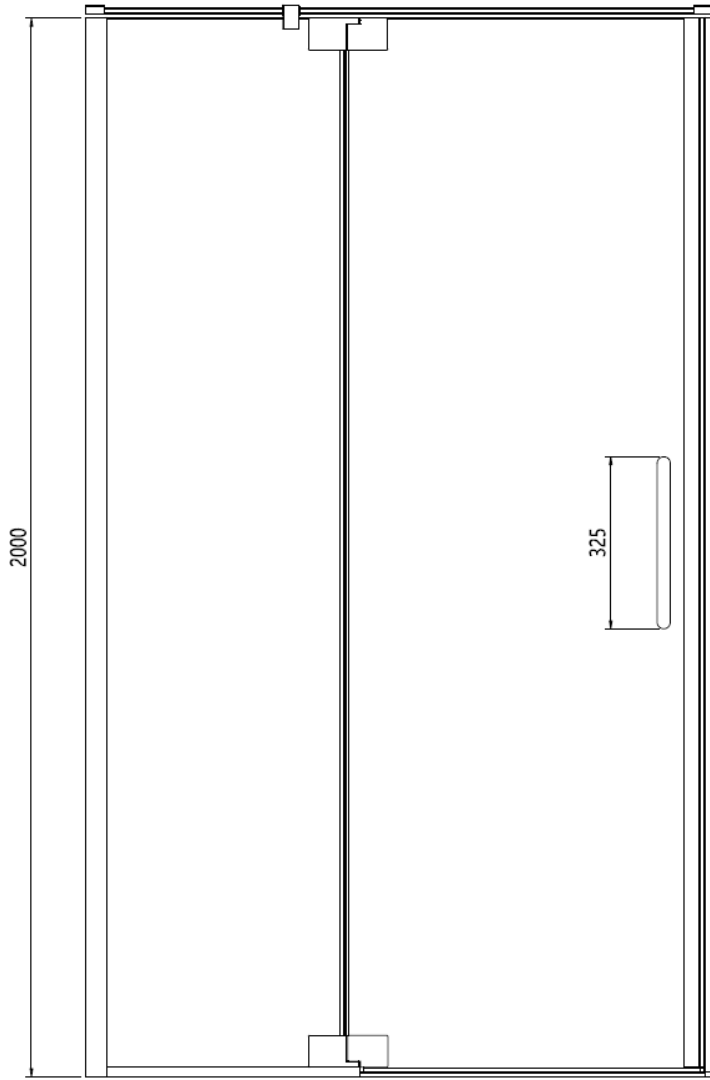

Measurements in millimetres mm

Information updated February 2021

Tel 0345 873 8840

crosswater<sup>™</sup>

OPTIX 10

PIVOT DOOR WITH IN LINE PANEL

Left Hand

Right Hand

**Toughened Glass**  
Strong and safe

**Protective Finish**  
Easy to clean

**Lifetime Guarantee**  
Peace of mind

Brushed Brass

Polished Stainless

Brushed Stainless

CODE	PIVOT DOOR WITH IN LINE	ADJUSTMENT	DOOR OPENING	Width	Height
	COLOUR	mm	mm	mm	mm
OXPDFC1200	Brushed Brass	1160-1185	650	800	2000
OXPDSC1200	Polished Stainless Steel	1160-1185	650	800	2000
OXPDVC1200	Brushed Stainless Steel	1160-1185	650	800	2000

**1200 mm door and 800 side panel**

Left Hand

**1200 mm door and 900 side panel**

Right Hand

**Toughened Glass**  
Strong and safe

**Protective Finish**  
Easy to clean

**Lifetime Guarantee**  
Peace of mind

1200 mm door and 800 side panel

1200 mm door and 900 side panel

Brushed Brass

Polished Stainless

Brushed Stainless

CODE	PIVOT DOOR WITH IN LINE	ADJUSTMENT	DOOR OPENING	Width	Height
	COLOUR	mm	mm	mm	mm

OXPDFC1200	Brushed Brass	1160-1185	650	800	2000
OXPDSC1200	Polished Stainless Steel	1160-1185	650	800	2000
OXPDVC1200	Brushed Stainless Steel	1160-1185	650	800	2000