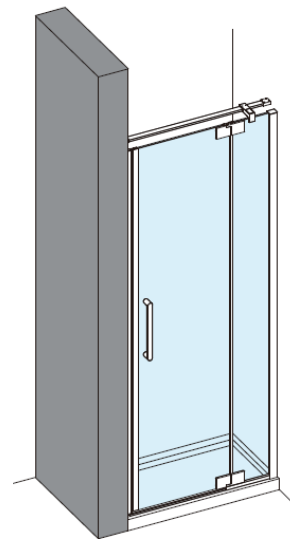

Measurements in millimetres mm

Information updated February 2021

Tel 0345 873 8840

crosswater<sup>™</sup>

OPTIX 10

PIVOT DOOR WITH IN LINE PANEL

Left Hand

Right Hand

**Toughened Glass**  
Strong and safe

**Protective Finish**  
Easy to clean

**Lifetime Guarantee**  
Peace of mind

Brushed Brass

Polished Stainless

Brushed Stainless

CODE	PIVOT DOOR WITH IN LINE	ADJUSTMENT	DOOR OPENING	Width	Height
	COLOUR	mm	mm	mm	mm
OXPDFC1200	Brushed Brass	1160-1185	650	800	2000
OXPDSC1200	Polished Stainless Steel	1160-1185	650	800	2000
OXPDVC1200	Brushed Stainless Steel	1160-1185	650	800	2000

**1200 mm door and 800 side panel**

Left Hand

**1200 mm door and 900 side panel**

Right Hand

**Toughened Glass**  
Strong and safe

**Protective Finish**  
Easy to clean

**Lifetime Guarantee**  
Peace of mind

1200 mm door and 800 side panel

1200 mm door and 900 side panel

Brushed Brass

Polished Stainless

Brushed Stainless

CODE	PIVOT DOOR WITH IN LINE	ADJUSTMENT	DOOR OPENING	Width	Height
	COLOUR	mm	mm	mm	mm

OXPDFC1200	Brushed Brass	1160-1185	650	800	2000
OXPDSC1200	Polished Stainless Steel	1160-1185	650	800	2000
OXPDVC1200	Brushed Stainless Steel	1160-1185	650	800	2000