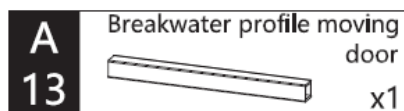

1200 mm door and 800 side panel

1200 mm door and 900 side panel

Brushed Brass

Polished Stainless

Brushed Stainless

CODE	PIVOT DOOR WITH IN LINE	ADJUSTMENT	DOOR OPENING	Width	Height
	COLOUR	mm	mm	mm	mm

OXPDFC1200	Brushed Brass	1160-1185	650	800	2000
OXPDSC1200	Polished Stainless Steel	1160-1185	650	800	2000
OXPDVC1200	Brushed Stainless Steel	1160-1185	650	800	2000

CODE	PIVOT DOOR WITH IN LINE	ADJUSTMENT	DOOR OPENING	Width	Height
	SIDE PANEL COLOUR	mm	mm	mm	mm

OXPDSPFC0800	Brushed Brass	775-795	NA	800	2000
OXPDSPSC0800	Polished Stainless Steel	775-795	NA	800	2000
OXPDSPVC0800	Brushed Stainless Steel	775-795	NA	800	2000
OXPDSPFC0900	Brushed Brass	875-895	NA	900	2000
OXPDSPSC0900	Polished Stainless Steel	875-895	NA	900	2000
OXPDSPVC0900	Brushed Stainless Steel	875-895	NA	900	2000