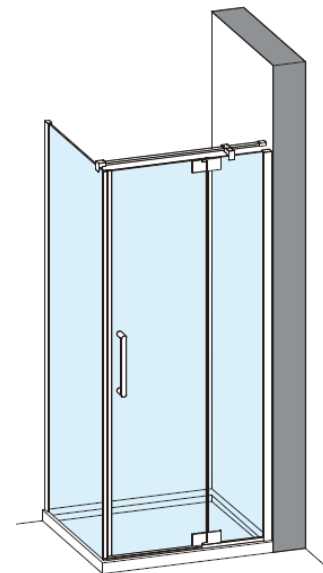

Measurements in millimetres mm

Information updated February 2021

Tel 0345 873 8840

crosswater<sup>™</sup>

OPTIX 10

PIVOT DOOR WITH IN LINE PANEL

Left Hand

Right Hand

**Toughened Glass**  
Strong and safe

**Protective Finish**  
Easy to clean

**Lifetime Guarantee**  
Peace of mind

Brushed Brass

Polished Stainless

Brushed Stainless

CODE	PIVOT DOOR WITH IN LINE	ADJUSTMENT	DOOR OPENING	Width	Height
	COLOUR	mm	mm	mm	mm
OXPDFC1200	Brushed Brass	1160-1185	650	800	2000
OXPDSC1200	Polished Stainless Steel	1160-1185	650	800	2000
OXPDVC1200	Brushed Stainless Steel	1160-1185	650	800	2000

**1200 mm door and 800 side panel**

Left Hand

**1200 mm door and 900 side panel**

Right Hand

**Toughened Glass**  
Strong and safe

**Protective Finish**  
Easy to clean

**Lifetime Guarantee**  
Peace of mind

1200 mm door and 800 side panel

1200 mm door and 900 side panel

Brushed Brass

Polished Stainless

Brushed Stainless

CODE	PIVOT DOOR WITH IN LINE	ADJUSTMENT	DOOR OPENING	Width	Height
	COLOUR	mm	mm	mm	mm

OXPDFC1200	Brushed Brass	1160-1185	650	800	2000
OXPDSC1200	Polished Stainless Steel	1160-1185	650	800	2000
OXPDVC1200	Brushed Stainless Steel	1160-1185	650	800	2000