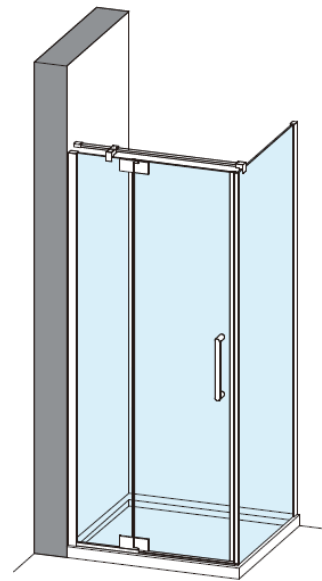

Measurements in millimetres mm

Information updated February 2021

Tel 0345 873 8840

crosswater<sup>™</sup>

OPTIX 10

PIVOT DOOR WITH IN LINE PANEL

Left Hand

Right Hand

**Toughened Glass**  
Strong and safe

**Protective Finish**  
Easy to clean

**Lifetime Guarantee**  
Peace of mind

Brushed Brass

Polished Stainless

Brushed Stainless

CODE	PIVOT DOOR WITH IN LINE	ADJUSTMENT	DOOR OPENING	Width	Height
	COLOUR	mm	mm	mm	mm
OXPDFC1200	Brushed Brass	1160-1185	650	800	2000
OXPDSC1200	Polished Stainless Steel	1160-1185	650	800	2000
OXPDVC1200	Brushed Stainless Steel	1160-1185	650	800	2000

**1200 mm door and 800 side panel**

Left Hand

**1200 mm door and 900 side panel**

Right Hand

**Toughened Glass**  
Strong and safe

**Protective Finish**  
Easy to clean

**Lifetime Guarantee**  
Peace of mind

1200 mm door and 800 side panel

1200 mm door and 900 side panel

Brushed Brass

Polished Stainless

Brushed Stainless

CODE	PIVOT DOOR WITH IN LINE	ADJUSTMENT	DOOR OPENING	Width	Height
	COLOUR	mm	mm	mm	mm

OXPDFC1200	Brushed Brass	1160-1185	650	800	2000
OXPDSC1200	Polished Stainless Steel	1160-1185	650	800	2000
OXPDVC1200	Brushed Stainless Steel	1160-1185	650	800	2000