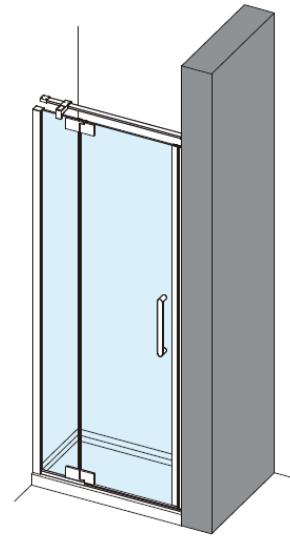

Measurements in millimetres mm

Information updated February 2021

Tel 0345 873 8840

crosswater<sup>™</sup>

OPTIX 10

PIVOT DOOR WITH IN LINE PANEL

Left Hand

Right Hand

**Toughened Glass**  
Strong and safe

**Protective Finish**  
Easy to clean

**Lifetime Guarantee**  
Peace of mind

Brushed Brass

Polished Stainless

Brushed Stainless

CODE	PIVOT DOOR WITH IN LINE	ADJUSTMENT	DOOR OPENING	Width	Height
	COLOUR	mm	mm	mm	mm
OXPDFC1200	Brushed Brass	1160-1185	650	800	2000
OXPDSC1200	Polished Stainless Steel	1160-1185	650	800	2000
OXPDVC1200	Brushed Stainless Steel	1160-1185	650	800	2000

**1200 mm door and 800 side panel**

Left Hand

**1200 mm door and 900 side panel**

Right Hand

**Toughened Glass**  
Strong and safe

**Protective Finish**  
Easy to clean

**Lifetime Guarantee**  
Peace of mind

1200 mm door and 800 side panel

1200 mm door and 900 side panel

Brushed Brass

Polished Stainless

Brushed Stainless

CODE	PIVOT DOOR WITH IN LINE	ADJUSTMENT	DOOR OPENING	Width	Height
	COLOUR	mm	mm	mm	mm

OXPDFC1200	Brushed Brass	1160-1185	650	800	2000
OXPDSC1200	Polished Stainless Steel	1160-1185	650	800	2000
OXPDVC1200	Brushed Stainless Steel	1160-1185	650	800	2000