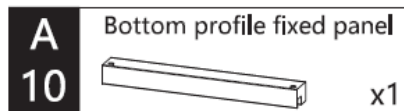

1200 mm door and 800 side panel

1200 mm door and 900 side panel

Brushed Brass

Polished Stainless

Brushed Stainless

CODE	PIVOT DOOR WITH IN LINE	ADJUSTMENT	DOOR OPENING	Width	Height
	COLOUR	mm	mm	mm	mm

OXPDFC1200	Brushed Brass	1160-1185	650	800	2000
OXPDSC1200	Polished Stainless Steel	1160-1185	650	800	2000
OXPDVC1200	Brushed Stainless Steel	1160-1185	650	800	2000

CODE	PIVOT DOOR WITH IN LINE	ADJUSTMENT	DOOR OPENING	Width	Height
	SIDE PANEL COLOUR	mm	mm	mm	mm

OXPDSPFC0800	Brushed Brass	775-795	NA	800	2000
OXPDSPSC0800	Polished Stainless Steel	775-795	NA	800	2000
OXPDSPVC0800	Brushed Stainless Steel	775-795	NA	800	2000
OXPDSPFC0900	Brushed Brass	875-895	NA	900	2000
OXPDSPSC0900	Polished Stainless Steel	875-895	NA	900	2000
OXPDSPVC0900	Brushed Stainless Steel	875-895	NA	900	2000