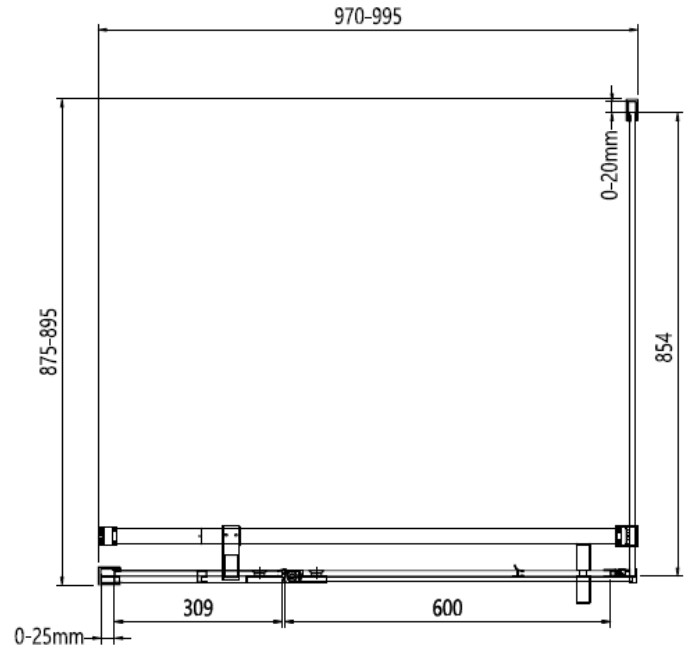

Measurements in millimetres mm

Information updated February 2021

Tel 0345 873 8840

crosswater<sup>™</sup>

OPTIX 10

PIVOT DOOR WITH IN LINE PANEL

Left Hand

Right Hand

**1200 mm door and 800 side panel**

Left Hand

**1200 mm door and 900 side panel**

Right Hand

**Toughened Glass**  
Strong and safe

**Protective Finish**  
Easy to clean

**Lifetime Guarantee**  
Peace of mind

1200 mm door and 800 side panel

1200 mm door and 900 side panel

Brushed Brass

Polished Stainless

Brushed Stainless

CODE	PIVOT DOOR WITH IN LINE	ADJUSTMENT	DOOR OPENING	Width	Height
	COLOUR	mm	mm	mm	mm

OXPDFC1200	Brushed Brass	1160-1185	650	800	2000
OXPDSC1200	Polished Stainless Steel	1160-1185	650	800	2000
OXPDVC1200	Brushed Stainless Steel	1160-1185	650	800	2000

CODE	PIVOT DOOR WITH IN LINE	ADJUSTMENT	DOOR OPENING	Width	Height
	SIDE PANEL COLOUR	mm	mm	mm	mm

OXPDSPFC0800	Brushed Brass	775-795	NA	800	2000
OXPDSPSC0800	Polished Stainless Steel	775-795	NA	800	2000
OXPDSPVC0800	Brushed Stainless Steel	775-795	NA	800	2000
OXPDSPFC0900	Brushed Brass	875-895	NA	900	2000
OXPDSPSC0900	Polished Stainless Steel	875-895	NA	900	2000
OXPDSPVC0900	Brushed Stainless Steel	875-895	NA	900	2000