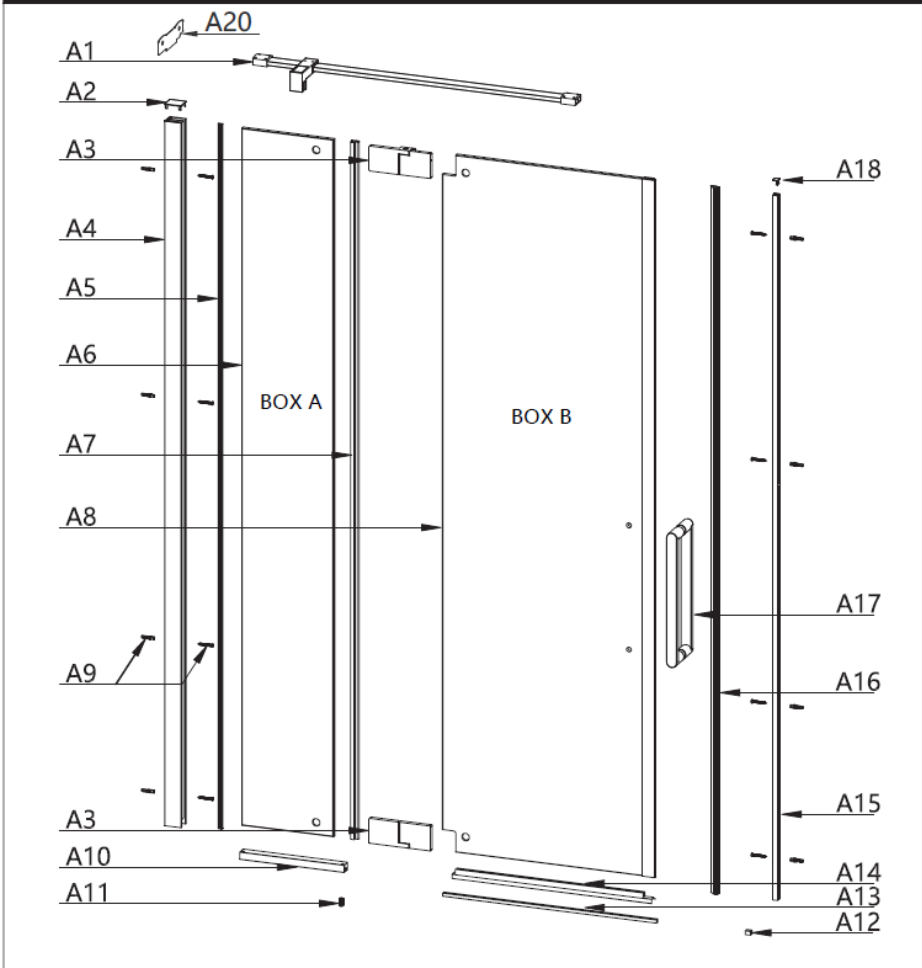

Measurements in millimetres mm

Information updated February 2021

Tel 0345 873 8840

crosswater<sup>™</sup>

OPTIX 10

PIVOT DOOR WITH IN LINE PANEL

Left Hand

Right Hand

**1200 mm door and 800 side panel**

Left Hand

**1200 mm door and 900 side panel**

Right Hand

**Toughened Glass**  
Strong and safe

**Protective Finish**  
Easy to clean

**Lifetime Guarantee**  
Peace of mind

1200 mm door and 800 side panel

1200 mm door and 900 side panel

Brushed Brass

Polished Stainless

Brushed Stainless

CODE	PIVOT DOOR WITH IN LINE	ADJUSTMENT	DOOR OPENING	Width	Height
	COLOUR	mm	mm	mm	mm

OXPDFC1200	Brushed Brass	1160-1185	650	800	2000
OXPDSC1200	Polished Stainless Steel	1160-1185	650	800	2000
OXPDVC1200	Brushed Stainless Steel	1160-1185	650	800	2000

CODE	PIVOT DOOR WITH IN LINE	ADJUSTMENT	DOOR OPENING	Width	Height
	SIDE PANEL COLOUR	mm	mm	mm	mm

OXPDSPFC0800	Brushed Brass	775-795	NA	800	2000
OXPDSPSC0800	Polished Stainless Steel	775-795	NA	800	2000
OXPDSPVC0800	Brushed Stainless Steel	775-795	NA	800	2000
OXPDSPFC0900	Brushed Brass	875-895	NA	900	2000
OXPDSPSC0900	Polished Stainless Steel	875-895	NA	900	2000
OXPDSPVC0900	Brushed Stainless Steel	875-895	NA	900	2000