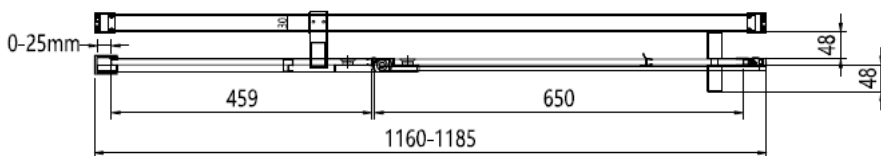

Measurements in millimetres mm

Information updated February 2021

Tel 0345 873 8840

crosswater<sup>™</sup>

OPTIX 10

PIVOT DOOR WITH IN LINE PANEL

Left Hand

Right Hand

**Toughened Glass**  
Strong and safe

**Protective Finish**  
Easy to clean

**Lifetime Guarantee**  
Peace of mind

Brushed Brass

Polished Stainless

Brushed Stainless

CODE	PIVOT DOOR WITH IN LINE	ADJUSTMENT	DOOR OPENING	Width	Height
	COLOUR	mm	mm	mm	mm
OXPDFC1200	Brushed Brass	1160-1185	650	800	2000
OXPDSC1200	Polished Stainless Steel	1160-1185	650	800	2000
OXPDVC1200	Brushed Stainless Steel	1160-1185	650	800	2000

1200 mm door and 800 side panel

1200 mm door and 900 side panel

Brushed Brass

Polished Stainless

Brushed Stainless

CODE	PIVOT DOOR WITH IN LINE	ADJUSTMENT	DOOR OPENING	Width	Height
	COLOUR	mm	mm	mm	mm

OXPDFC1200	Brushed Brass	1160-1185	650	800	2000
OXPDSC1200	Polished Stainless Steel	1160-1185	650	800	2000
OXPDVC1200	Brushed Stainless Steel	1160-1185	650	800	2000

CODE	PIVOT DOOR WITH IN LINE	ADJUSTMENT	DOOR OPENING	Width	Height
	SIDE PANEL COLOUR	mm	mm	mm	mm

OXPDSPFC0800	Brushed Brass	775-795	NA	800	2000
OXPDSPSC0800	Polished Stainless Steel	775-795	NA	800	2000
OXPDSPVC0800	Brushed Stainless Steel	775-795	NA	800	2000
OXPDSPFC0900	Brushed Brass	875-895	NA	900	2000
OXPDSPSC0900	Polished Stainless Steel	875-895	NA	900	2000
OXPDSPVC0900	Brushed Stainless Steel	875-895	NA	900	2000