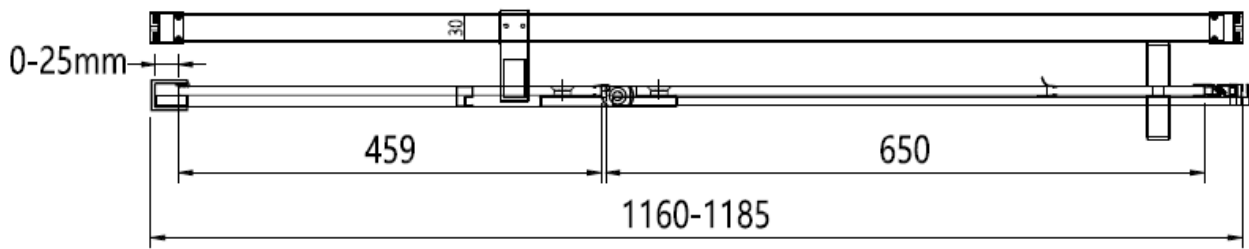

Measurements in millimetres mm

Information updated February 2021

Tel 0345 873 8840

crosswater<sup>™</sup>

OPTIX 10

PIVOT DOOR WITH IN LINE PANEL

Left Hand

Right Hand

**Toughened Glass**  
Strong and safe

**Protective Finish**  
Easy to clean

**Lifetime Guarantee**  
Peace of mind

Brushed Brass

Polished Stainless

Brushed Stainless

CODE	PIVOT DOOR WITH IN LINE	ADJUSTMENT	DOOR OPENING	Width	Height
	COLOUR	mm	mm	mm	mm
OXPDFC1200	Brushed Brass	1160-1185	650	800	2000
OXPDSC1200	Polished Stainless Steel	1160-1185	650	800	2000
OXPDVC1200	Brushed Stainless Steel	1160-1185	650	800	2000

**1200 mm door and 800 side panel**

Left Hand

**1200 mm door and 900 side panel**

Right Hand

**Toughened Glass**  
Strong and safe

**Protective Finish**  
Easy to clean

**Lifetime Guarantee**  
Peace of mind

1200 mm door and 800 side panel

1200 mm door and 900 side panel

Brushed Brass

Polished Stainless

Brushed Stainless

CODE	PIVOT DOOR WITH IN LINE	ADJUSTMENT	DOOR OPENING	Width	Height
	COLOUR	mm	mm	mm	mm

OXPDFC1200	Brushed Brass	1160-1185	650	800	2000
OXPDSC1200	Polished Stainless Steel	1160-1185	650	800	2000
OXPDVC1200	Brushed Stainless Steel	1160-1185	650	800	2000