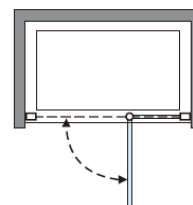

Measurements in millimetres mm

Information updated February 2021

Tel 0345 873 8840

crosswater<sup>™</sup>

OPTIX 10

PIVOT DOOR WITH IN LINE PANEL

Left Hand

Right Hand

**Toughened Glass**  
Strong and safe

**Protective Finish**  
Easy to clean

**Lifetime Guarantee**  
Peace of mind

Brushed Brass

Polished Stainless

Brushed Stainless

CODE	PIVOT DOOR WITH IN LINE	ADJUSTMENT	DOOR OPENING	Width	Height
	COLOUR	mm	mm	mm	mm
OXPDFC1200	Brushed Brass	1160-1185	650	800	2000
OXPDSC1200	Polished Stainless Steel	1160-1185	650	800	2000
OXPDVC1200	Brushed Stainless Steel	1160-1185	650	800	2000

1200 mm door and 800 side panel

1200 mm door and 900 side panel

Brushed Brass

Polished Stainless

Brushed Stainless

CODE	PIVOT DOOR WITH IN LINE	ADJUSTMENT	DOOR OPENING	Width	Height
	COLOUR	mm	mm	mm	mm

OXPDFC1200	Brushed Brass	1160-1185	650	800	2000
OXPDSC1200	Polished Stainless Steel	1160-1185	650	800	2000
OXPDVC1200	Brushed Stainless Steel	1160-1185	650	800	2000