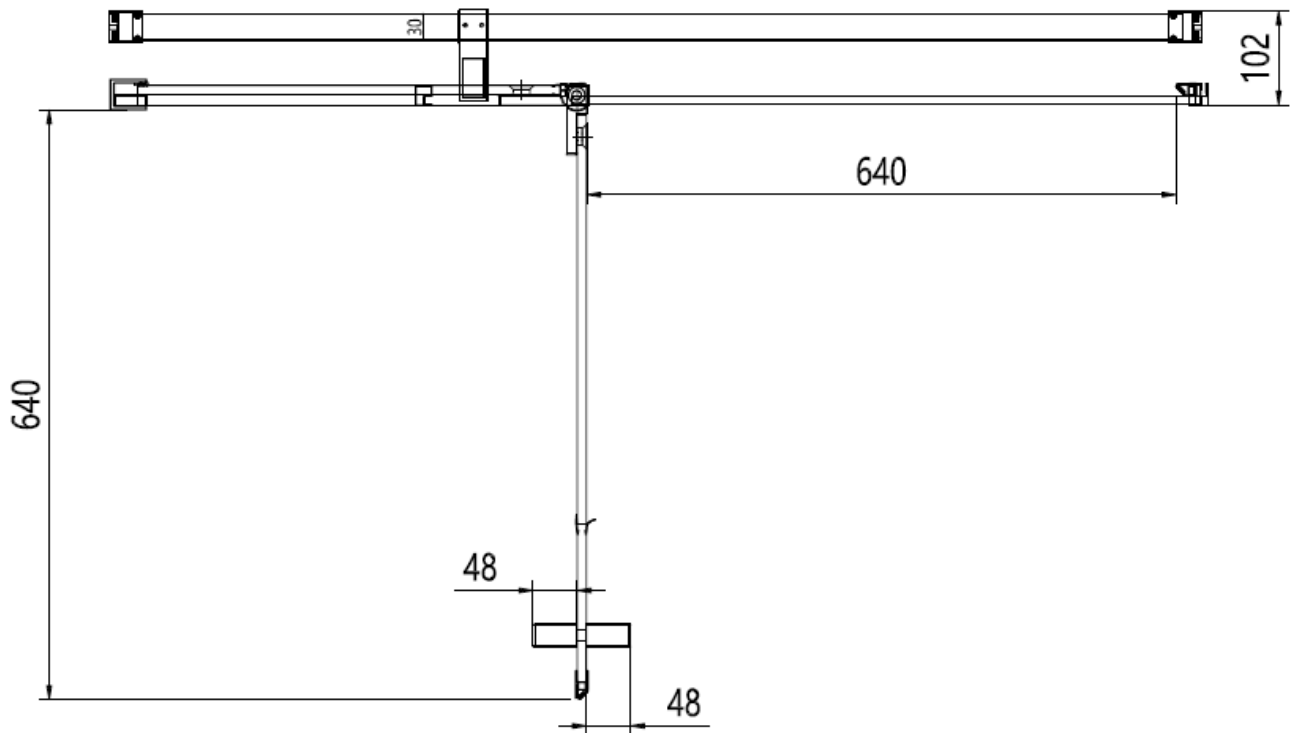

Measurements in millimetres mm

Information updated February 2021

Tel 0345 873 8840

crosswater<sup>™</sup>

OPTIX 10

PIVOT DOOR WITH IN LINE PANEL

Left Hand

Right Hand

**Toughened Glass**  
Strong and safe

**Protective Finish**  
Easy to clean

**Lifetime Guarantee**  
Peace of mind

Brushed Brass

Polished Stainless

Brushed Stainless

CODE	PIVOT DOOR WITH IN LINE	ADJUSTMENT	DOOR OPENING	Width	Height
	COLOUR	mm	mm	mm	mm
OXPDFC1200	Brushed Brass	1160-1185	650	800	2000
OXPDSC1200	Polished Stainless Steel	1160-1185	650	800	2000
OXPDVC1200	Brushed Stainless Steel	1160-1185	650	800	2000

**1200 mm door and 800 side panel**

Left Hand

**1200 mm door and 900 side panel**

Right Hand

**Toughened Glass**  
Strong and safe

**Protective Finish**  
Easy to clean

**Lifetime Guarantee**  
Peace of mind

1200 mm door and 800 side panel

1200 mm door and 900 side panel

Brushed Brass

Polished Stainless

Brushed Stainless

CODE	PIVOT DOOR WITH IN LINE	ADJUSTMENT	DOOR OPENING	Width	Height
	COLOUR	mm	mm	mm	mm

OXPDFC1200	Brushed Brass	1160-1185	650	800	2000
OXPDSC1200	Polished Stainless Steel	1160-1185	650	800	2000
OXPDVC1200	Brushed Stainless Steel	1160-1185	650	800	2000