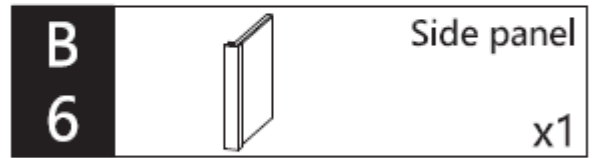

Optix 10 Side Panel Pivot & Inline

Toughened Glass
Strong and safe

Protective Finish
Easy to clean

Lifetime Guarantee
Peace of mind