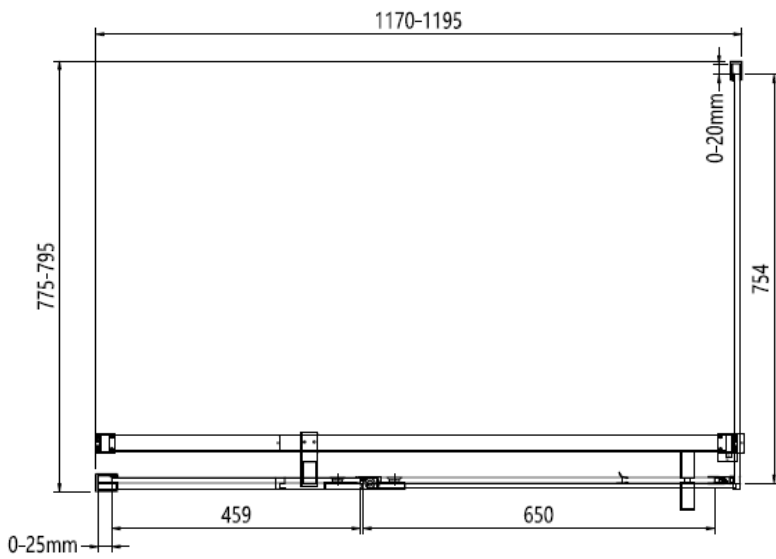

Measurements in millimetres mm

Information updated February 2021

Tel 0345 873 8840

crosswater<sup>™</sup>

OPTIX 10

PIVOT DOOR WITH IN LINE PANEL

Left Hand

Right Hand

**Toughened Glass**  
Strong and safe

**Protective Finish**  
Easy to clean

**Lifetime Guarantee**  
Peace of mind

Brushed Brass

Polished Stainless

Brushed Stainless

CODE	PIVOT DOOR WITH IN LINE	ADJUSTMENT	DOOR OPENING	Width	Height
	COLOUR	mm	mm	mm	mm
OXPDFC1200	Brushed Brass	1160-1185	650	800	2000
OXPDSC1200	Polished Stainless Steel	1160-1185	650	800	2000
OXPDVC1200	Brushed Stainless Steel	1160-1185	650	800	2000

**1200 mm door and 800 side panel**

Left Hand

**1200 mm door and 900 side panel**

Right Hand

**Toughened Glass**  
Strong and safe

**Protective Finish**  
Easy to clean

**Lifetime Guarantee**  
Peace of mind

1200 mm door and 800 side panel

1200 mm door and 900 side panel

Brushed Brass

Polished Stainless

Brushed Stainless

CODE	PIVOT DOOR WITH IN LINE	ADJUSTMENT	DOOR OPENING	Width	Height
	COLOUR	mm	mm	mm	mm

OXPDFC1200	Brushed Brass	1160-1185	650	800	2000
OXPDSC1200	Polished Stainless Steel	1160-1185	650	800	2000
OXPDVC1200	Brushed Stainless Steel	1160-1185	650	800	2000