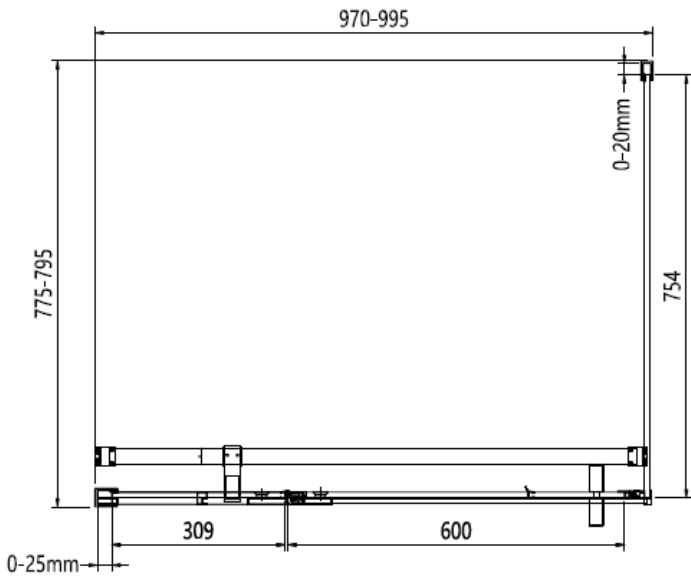

Measurements in millimetres mm

Information updated February 2021

Tel 0345 873 8840

crosswater<sup>™</sup>

OPTIX 10

PIVOT DOOR WITH IN LINE PANEL

Left Hand

Right Hand

**1200 mm door and 800 side panel**

Left Hand

**1200 mm door and 900 side panel**

Right Hand

**Toughened Glass**  
Strong and safe

**Protective Finish**  
Easy to clean

**Lifetime Guarantee**  
Peace of mind

1200 mm door and 800 side panel

1200 mm door and 900 side panel

Brushed Brass

Polished Stainless

Brushed Stainless

CODE	PIVOT DOOR WITH IN LINE	ADJUSTMENT	DOOR OPENING	Width	Height
	COLOUR	mm	mm	mm	mm

OXPDFC1200	Brushed Brass	1160-1185	650	800	2000
OXPDSC1200	Polished Stainless Steel	1160-1185	650	800	2000
OXPDVC1200	Brushed Stainless Steel	1160-1185	650	800	2000

CODE	PIVOT DOOR WITH IN LINE	ADJUSTMENT	DOOR OPENING	Width	Height
	SIDE PANEL COLOUR	mm	mm	mm	mm

OXPDSPFC0800	Brushed Brass	775-795	NA	800	2000
OXPDSPSC0800	Polished Stainless Steel	775-795	NA	800	2000
OXPDSPVC0800	Brushed Stainless Steel	775-795	NA	800	2000
OXPDSPFC0900	Brushed Brass	875-895	NA	900	2000
OXPDSPSC0900	Polished Stainless Steel	875-895	NA	900	2000
OXPDSPVC0900	Brushed Stainless Steel	875-895	NA	900	2000