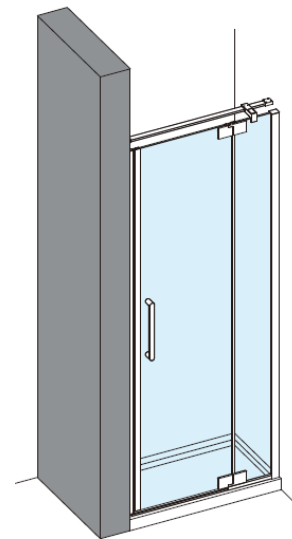

Measurements in millimetres mm

Information updated February 2021

Tel 0345 873 8840

crosswater<sup>™</sup>

OPTIX 10

PIVOT DOOR WITH IN LINE PANEL

Left Hand

Right Hand

**Toughened Glass**  
Strong and safe

**Protective Finish**  
Easy to clean

**Lifetime Guarantee**  
Peace of mind

Brushed Brass

Polished Stainless

Brushed Stainless

CODE	PIVOT DOOR WITH IN LINE	ADJUSTMENT	DOOR OPENING	Width	Height
	COLOUR	mm	mm	mm	mm
OXPDFC0900	Brushed Brass	860-885	500	800	2000
OXPDSC0900	Polished Stainless Steel	860-885	500	800	2000
OXPDVC0900	Brushed Stainless Steel	860-885	500	800	2000

**900 mm door and 800 side panel**

Left Hand

**900 mm door and 900 side panel**

Right Hand

**Toughened Glass**  
Strong and safe

**Protective Finish**  
Easy to clean

**Lifetime Guarantee**  
Peace of mind

900 mm door and 800 side panel

900 mm door and 900 side panel

Brushed Brass

Polished Stainless

Brushed Stainless

CODE	PIVOT DOOR WITH IN LINE	ADJUSTMENT	DOOR OPENING	Width	Height
	COLOUR	mm	mm	mm	mm

OXPDFC0900	Brushed Brass	860-885	500	800	2000
------------	---------------	---------	-----	-----	------