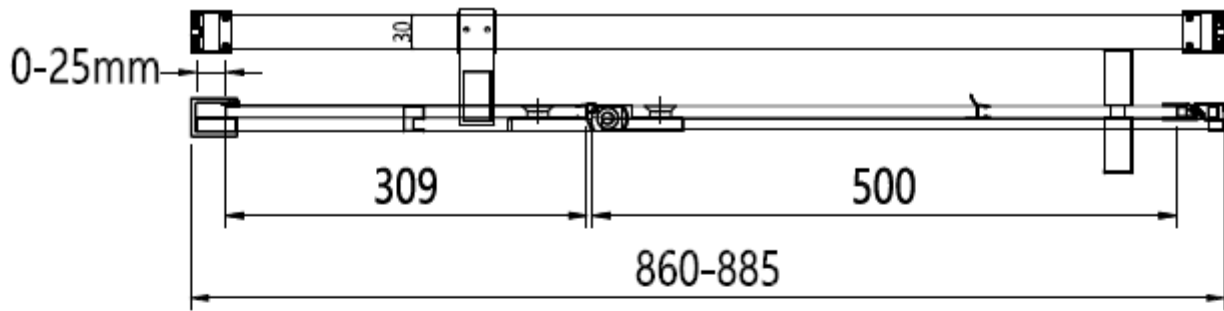

Measurements in millimetres mm

Information updated February 2021

Tel 0345 873 8840

crosswater<sup>™</sup>

OPTIX 10

PIVOT DOOR WITH IN LINE PANEL

Left Hand

Right Hand

**Toughened Glass**  
Strong and safe

**Protective Finish**  
Easy to clean

**Lifetime Guarantee**  
Peace of mind

Brushed Brass

Polished Stainless

Brushed Stainless

CODE	PIVOT DOOR WITH IN LINE	ADJUSTMENT	DOOR OPENING	Width	Height
	COLOUR	mm	mm	mm	mm
OXPDFC0900	Brushed Brass	860-885	500	800	2000
OXPDSC0900	Polished Stainless Steel	860-885	500	800	2000
OXPDVC0900	Brushed Stainless Steel	860-885	500	800	2000

**900 mm door and 800 side panel**

Left Hand

**900 mm door and 900 side panel**

Right Hand

**Toughened Glass**  
Strong and safe

**Protective Finish**  
Easy to clean

**Lifetime Guarantee**  
Peace of mind

900 mm door and 800 side panel

900 mm door and 900 side panel

Brushed Brass

Polished Stainless

Brushed Stainless

CODE	PIVOT DOOR WITH IN LINE	ADJUSTMENT	DOOR OPENING	Width	Height
	COLOUR	mm	mm	mm	mm

OXPDFC0900	Brushed Brass	860-885	500	800	2000
------------	---------------	---------	-----	-----	------