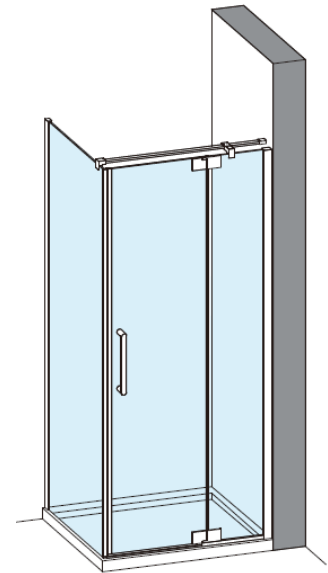

**Toughened Glass**  
Strong and safe

**Protective Finish**  
Easy to clean

**Lifetime Guarantee**  
Peace of mind

Brushed Brass

Polished Stainless

Brushed Stainless

CODE	PIVOT DOOR WITH IN LINE	ADJUSTMENT	DOOR OPENING	Width	Height
	COLOUR	mm	mm	mm	mm
OXPDFC0900	Brushed Brass	860-885	500	800	2000
OXPDSC0900	Polished Stainless Steel	860-885	500	800	2000
OXPDVC0900	Brushed Stainless Steel	860-885	500	800	2000

**900 mm door and 800 side panel**

Left Hand

**900 mm door and 900 side panel**

Right Hand

**Toughened Glass**  
Strong and safe

**Protective Finish**  
Easy to clean

**Lifetime Guarantee**  
Peace of mind

900 mm door and 800 side panel

900 mm door and 900 side panel

Brushed Brass

Polished Stainless

Brushed Stainless

CODE	PIVOT DOOR WITH IN LINE	ADJUSTMENT	DOOR OPENING	Width	Height
	COLOUR	mm	mm	mm	mm

OXPDFC0900	Brushed Brass	860-885	500	800	2000
------------	---------------	---------	-----	-----	------