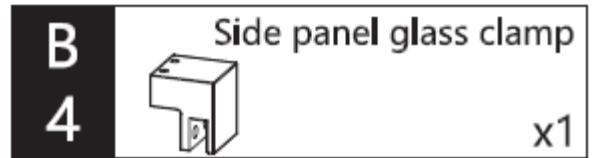

Optix 10 Side Panel Pivot & Inline

Toughened Glass
Strong and safe

Protective Finish
Easy to clean

Lifetime Guarantee
Peace of mind