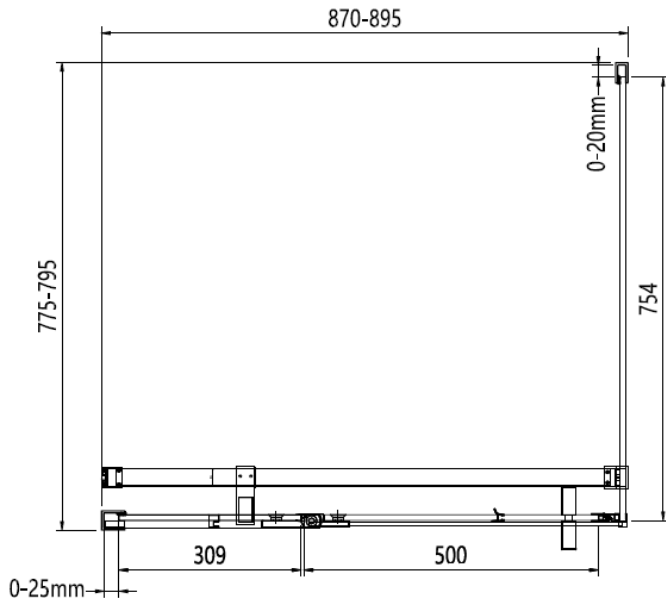

Measurements in millimetres mm

Information updated February 2021

Tel 0345 873 8840

crosswater<sup>™</sup>

OPTIX 10

PIVOT DOOR WITH IN LINE PANEL

Left Hand

Right Hand

**Toughened Glass**  
Strong and safe

**Protective Finish**  
Easy to clean

**Lifetime Guarantee**  
Peace of mind

Brushed Brass

Polished Stainless

Brushed Stainless

CODE	PIVOT DOOR WITH IN LINE	ADJUSTMENT	DOOR OPENING	Width	Height
	COLOUR	mm	mm	mm	mm
OXPDFC0900	Brushed Brass	860-885	500	800	2000
OXPDSC0900	Polished Stainless Steel	860-885	500	800	2000
OXPDVC0900	Brushed Stainless Steel	860-885	500	800	2000

**900 mm door and 800 side panel**

Left Hand

**900 mm door and 900 side panel**

Right Hand

**Toughened Glass**  
Strong and safe

**Protective Finish**  
Easy to clean

**Lifetime Guarantee**  
Peace of mind

900 mm door and 800 side panel

900 mm door and 900 side panel

Brushed Brass

Polished Stainless

Brushed Stainless

CODE	PIVOT DOOR WITH IN LINE	ADJUSTMENT	DOOR OPENING	Width	Height
	COLOUR	mm	mm	mm	mm

OXPDFC0900	Brushed Brass	860-885	500	800	2000
------------	---------------	---------	-----	-----	------