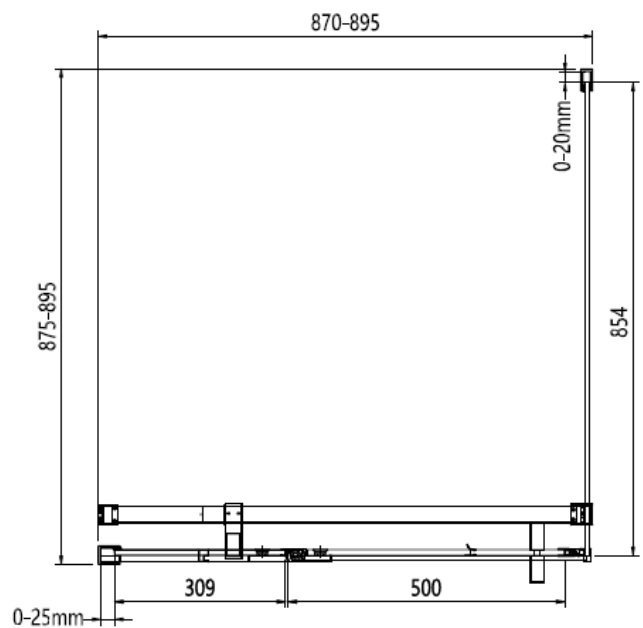

Measurements in millimetres mm

Information updated February 2021

Tel 0345 873 8840

crosswater<sup>™</sup>

OPTIX 10

PIVOT DOOR WITH IN LINE PANEL

Left Hand

Right Hand

**900 mm door and 800 side panel**

Left Hand

**900 mm door and 900 side panel**

Right Hand

**Toughened Glass**  
Strong and safe

**Protective Finish**  
Easy to clean

**Lifetime Guarantee**  
Peace of mind

900 mm door and 800 side panel

900 mm door and 900 side panel

Brushed Brass

Polished Stainless

Brushed Stainless

CODE	PIVOT DOOR WITH IN LINE	ADJUSTMENT	DOOR OPENING	Width	Height
	COLOUR	mm	mm	mm	mm

OXPDFC0900	Brushed Brass	860-885	500	800	2000
------------	---------------	---------	-----	-----	------

CODE	PIVOT DOOR WITH IN LINE	ADJUSTMENT	DOOR OPENING	Width	Height
	SIDE PANEL COLOUR	mm	mm	mm	mm

OXPDSPFC0800	Brushed Brass	775-795	NA	800	2000
--------------	---------------	---------	----	-----	------