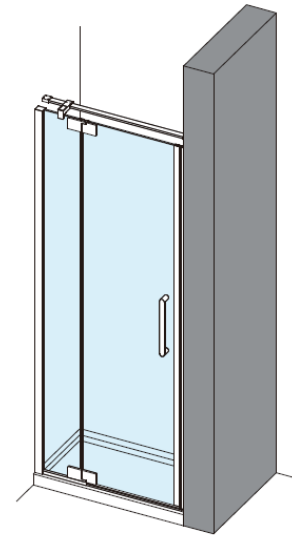

Measurements in millimetres mm

Information updated February 2021

Tel 0345 873 8840

crosswater<sup>™</sup>

OPTIX 10

PIVOT DOOR WITH IN LINE PANEL

Left Hand

Right Hand

**Toughened Glass**  
Strong and safe

**Protective Finish**  
Easy to clean

**Lifetime Guarantee**  
Peace of mind

Brushed Brass

Polished Stainless

Brushed Stainless

CODE	PIVOT DOOR WITH IN LINE	ADJUSTMENT	DOOR OPENING	Width	Height
	COLOUR	mm	mm	mm	mm
OXPDFC0900	Brushed Brass	860-885	500	800	2000
OXPDSC0900	Polished Stainless Steel	860-885	500	800	2000
OXPDVC0900	Brushed Stainless Steel	860-885	500	800	2000

**900 mm door and 800 side panel**

Left Hand

**900 mm door and 900 side panel**

Right Hand

**Toughened Glass**  
Strong and safe

**Protective Finish**  
Easy to clean

**Lifetime Guarantee**  
Peace of mind

900 mm door and 800 side panel

900 mm door and 900 side panel

Brushed Brass

Polished Stainless

Brushed Stainless

CODE	PIVOT DOOR WITH IN LINE	ADJUSTMENT	DOOR OPENING	Width	Height
	COLOUR	mm	mm	mm	mm

OXPDFC0900	Brushed Brass	860-885	500	800	2000
------------	---------------	---------	-----	-----	------