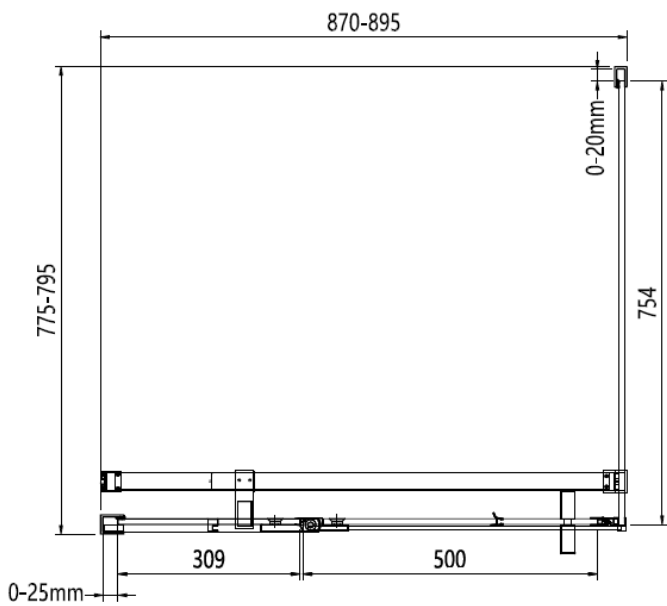

Measurements in millimetres mm

Information updated February 2021

Tel 0345 873 8840

crosswater<sup>™</sup>

OPTIX 10

PIVOT DOOR WITH IN LINE PANEL

Left Hand

Right Hand

**900 mm door and 800 side panel**

Left Hand

**900 mm door and 900 side panel**

Right Hand

**Toughened Glass**  
Strong and safe

**Protective Finish**  
Easy to clean

**Lifetime Guarantee**  
Peace of mind

900 mm door and 800 side panel

900 mm door and 900 side panel

Brushed Brass

Polished Stainless

Brushed Stainless

CODE	PIVOT DOOR WITH IN LINE	ADJUSTMENT	DOOR OPENING	Width	Height
	COLOUR	mm	mm	mm	mm

OXPDFC0900	Brushed Brass	860-885	500	800	2000
------------	---------------	---------	-----	-----	------