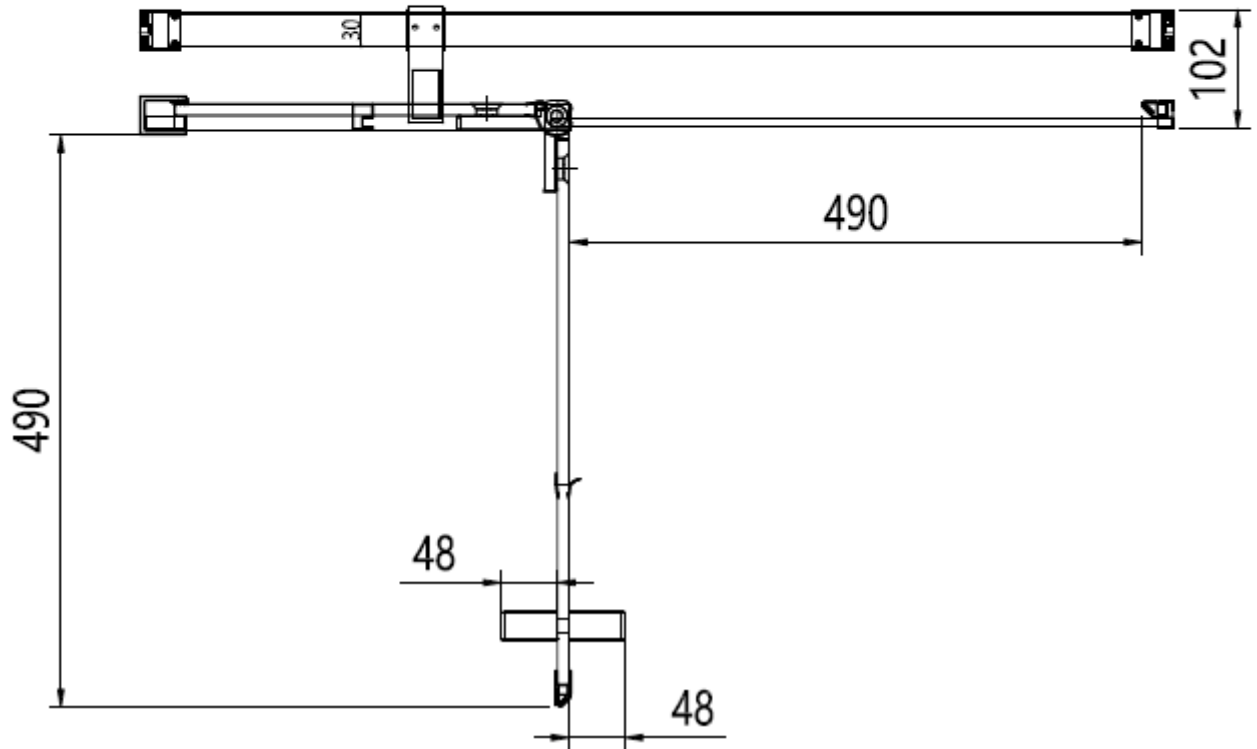

Measurements in millimetres mm

Information updated February 2021

Tel 0345 873 8840

crosswater<sup>™</sup>

OPTIX 10

PIVOT DOOR WITH IN LINE PANEL

Left Hand

Right Hand

**Toughened Glass**  
Strong and safe

**Protective Finish**  
Easy to clean

**Lifetime Guarantee**  
Peace of mind

Brushed Brass

Polished Stainless

Brushed Stainless

CODE	PIVOT DOOR WITH IN LINE	ADJUSTMENT	DOOR OPENING	Width	Height
	COLOUR	mm	mm	mm	mm
OXPDFC0900	Brushed Brass	860-885	500	800	2000
OXPDSC0900	Polished Stainless Steel	860-885	500	800	2000
OXPDVC0900	Brushed Stainless Steel	860-885	500	800	2000

**900 mm door and 800 side panel**

Left Hand

**900 mm door and 900 side panel**

Right Hand

**Toughened Glass**  
Strong and safe

**Protective Finish**  
Easy to clean

**Lifetime Guarantee**  
Peace of mind

900 mm door and 800 side panel

900 mm door and 900 side panel

Brushed Brass

Polished Stainless

Brushed Stainless

CODE	PIVOT DOOR WITH IN LINE	ADJUSTMENT	DOOR OPENING	Width	Height
	COLOUR	mm	mm	mm	mm

OXPDFC0900	Brushed Brass	860-885	500	800	2000
------------	---------------	---------	-----	-----	------