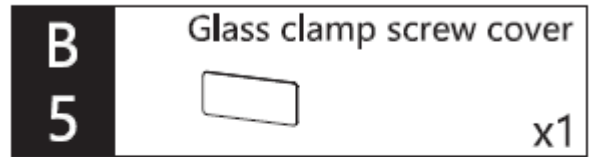

Optix 10 Side Panel Pivot & Inline

Toughened Glass
Strong and safe

Protective Finish
Easy to clean

Lifetime Guarantee
Peace of mind