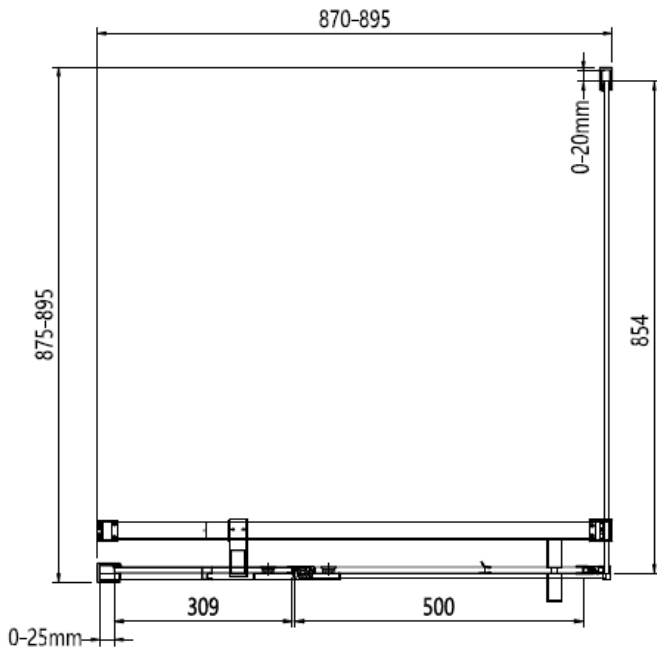

Measurements in millimetres mm

Information updated February 2021

Tel 0345 873 8840

crosswater<sup>™</sup>

OPTIX 10

PIVOT DOOR WITH IN LINE PANEL

Left Hand

Right Hand

**Toughened Glass**  
Strong and safe

**Protective Finish**  
Easy to clean

**Lifetime Guarantee**  
Peace of mind

Brushed Brass

Polished Stainless

Brushed Stainless

CODE	PIVOT DOOR WITH IN LINE	ADJUSTMENT	DOOR OPENING	Width	Height
	COLOUR	mm	mm	mm	mm
OXPDFC0900	Brushed Brass	860-885	500	800	2000
OXPDSC0900	Polished Stainless Steel	860-885	500	800	2000
OXPDVC0900	Brushed Stainless Steel	860-885	500	800	2000

**900 mm door and 800 side panel**

Left Hand

**900 mm door and 900 side panel**

Right Hand

**Toughened Glass**  
Strong and safe

**Protective Finish**  
Easy to clean

**Lifetime Guarantee**  
Peace of mind

900 mm door and 800 side panel

900 mm door and 900 side panel

Brushed Brass

Polished Stainless

Brushed Stainless

CODE	PIVOT DOOR WITH IN LINE	ADJUSTMENT	DOOR OPENING	Width	Height
	COLOUR	mm	mm	mm	mm

OXPDFC0900	Brushed Brass	860-885	500	800	2000
------------	---------------	---------	-----	-----	------