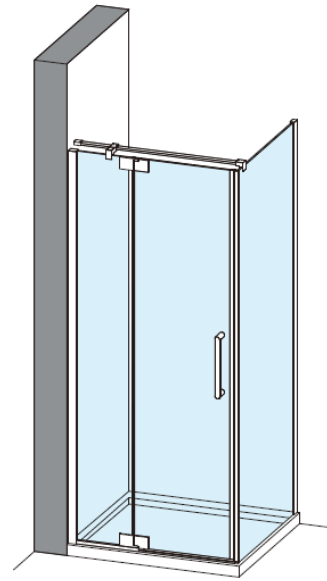

**Toughened Glass**  
Strong and safe

**Protective Finish**  
Easy to clean

**Lifetime Guarantee**  
Peace of mind

Brushed Brass

Polished Stainless

Brushed Stainless

CODE	PIVOT DOOR WITH IN LINE	ADJUSTMENT	DOOR OPENING	Width	Height
	COLOUR	mm	mm	mm	mm
OXPDFC0900	Brushed Brass	860-885	500	800	2000
OXPDSC0900	Polished Stainless Steel	860-885	500	800	2000
OXPDVC0900	Brushed Stainless Steel	860-885	500	800	2000

**900 mm door and 800 side panel**

Left Hand

**900 mm door and 900 side panel**

Right Hand

**Toughened Glass**  
Strong and safe

**Protective Finish**  
Easy to clean

**Lifetime Guarantee**  
Peace of mind

900 mm door and 800 side panel

900 mm door and 900 side panel

Brushed Brass

Polished Stainless

Brushed Stainless

CODE	PIVOT DOOR WITH IN LINE	ADJUSTMENT	DOOR OPENING	Width	Height
	COLOUR	mm	mm	mm	mm

OXPDFC0900	Brushed Brass	860-885	500	800	2000
------------	---------------	---------	-----	-----	------