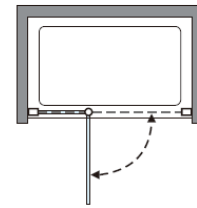

Measurements in millimetres mm

Information updated February 2021

Tel 0345 873 8840

crosswater<sup>™</sup>

OPTIX 10

PIVOT DOOR WITH IN LINE PANEL

Left Hand

Right Hand

**Toughened Glass**  
Strong and safe

**Protective Finish**  
Easy to clean

**Lifetime Guarantee**  
Peace of mind

Brushed Brass

Polished Stainless

Brushed Stainless

CODE	PIVOT DOOR WITH IN LINE	ADJUSTMENT	DOOR OPENING	Width	Height
	COLOUR	mm	mm	mm	mm
OXPDFC0900	Brushed Brass	860-885	500	800	2000
OXPDSC0900	Polished Stainless Steel	860-885	500	800	2000
OXPDVC0900	Brushed Stainless Steel	860-885	500	800	2000