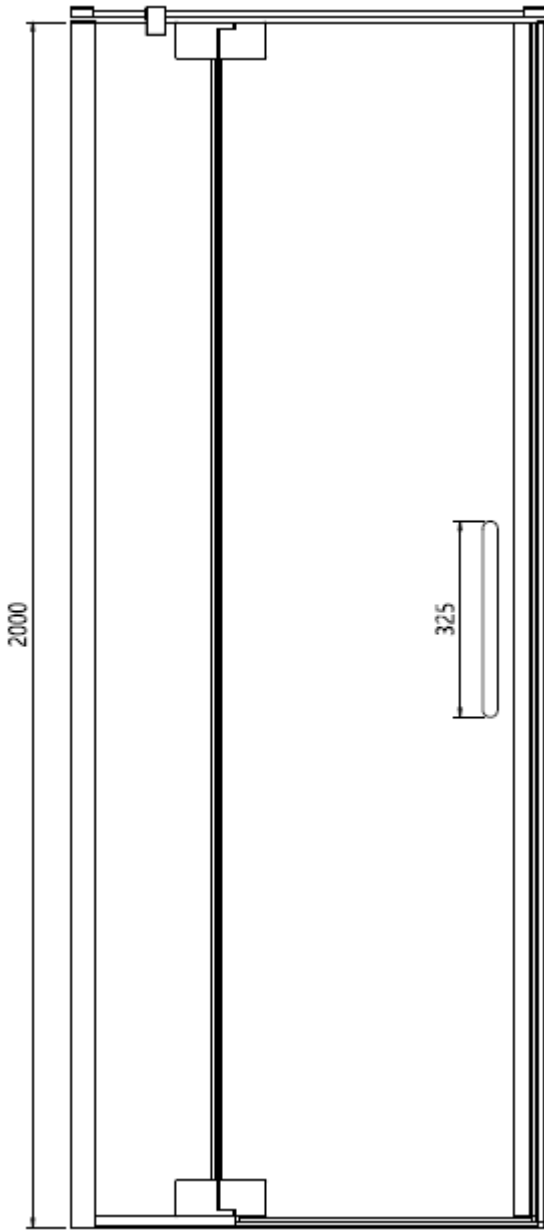

Measurements in millimetres mm

Information updated February 2021

Tel 0345 873 8840

crosswater<sup>™</sup>

OPTIX 10

PIVOT DOOR WITH IN LINE PANEL

Left Hand

Right Hand

**Toughened Glass**  
Strong and safe

**Protective Finish**  
Easy to clean

**Lifetime Guarantee**  
Peace of mind

Brushed Brass

Polished Stainless

Brushed Stainless

CODE	PIVOT DOOR WITH IN LINE	ADJUSTMENT	DOOR OPENING	Width	Height
	COLOUR	mm	mm	mm	mm
OXPDFC0900	Brushed Brass	860-885	500	800	2000
OXPDSC0900	Polished Stainless Steel	860-885	500	800	2000
OXPDVC0900	Brushed Stainless Steel	860-885	500	800	2000

**900 mm door and 800 side panel**

Left Hand

**900 mm door and 900 side panel**

Right Hand

**Toughened Glass**  
Strong and safe

**Protective Finish**  
Easy to clean

**Lifetime Guarantee**  
Peace of mind

900 mm door and 800 side panel

900 mm door and 900 side panel

Brushed Brass

Polished Stainless

Brushed Stainless

CODE	PIVOT DOOR WITH IN LINE	ADJUSTMENT	DOOR OPENING	Width	Height
	COLOUR	mm	mm	mm	mm

OXPDFC0900	Brushed Brass	860-885	500	800	2000
------------	---------------	---------	-----	-----	------