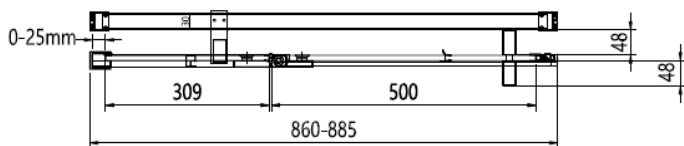

Measurements in millimetres mm

Information updated February 2021

Tel 0345 873 8840

crosswater<sup>™</sup>

OPTIX 10

PIVOT DOOR WITH IN LINE PANEL

Left Hand

Right Hand

**Toughened Glass**  
Strong and safe

**Protective Finish**  
Easy to clean

**Lifetime Guarantee**  
Peace of mind

Brushed Brass

Polished Stainless

Brushed Stainless

CODE	PIVOT DOOR WITH IN LINE	ADJUSTMENT	DOOR OPENING	Width	Height
	COLOUR	mm	mm	mm	mm
OXPDFC0900	Brushed Brass	860-885	500	800	2000
OXPDSC0900	Polished Stainless Steel	860-885	500	800	2000
OXPDVC0900	Brushed Stainless Steel	860-885	500	800	2000

900 mm door and 900 side panel

Brushed Brass

Polished Stainless

Brushed Stainless

CODE	PIVOT DOOR WITH IN LINE	ADJUSTMENT	DOOR OPENING	Width	Height
	COLOUR	mm	mm	mm	mm

OXPDFC0900	Brushed Brass	860-885	500	800	2000
------------	---------------	---------	-----	-----	------