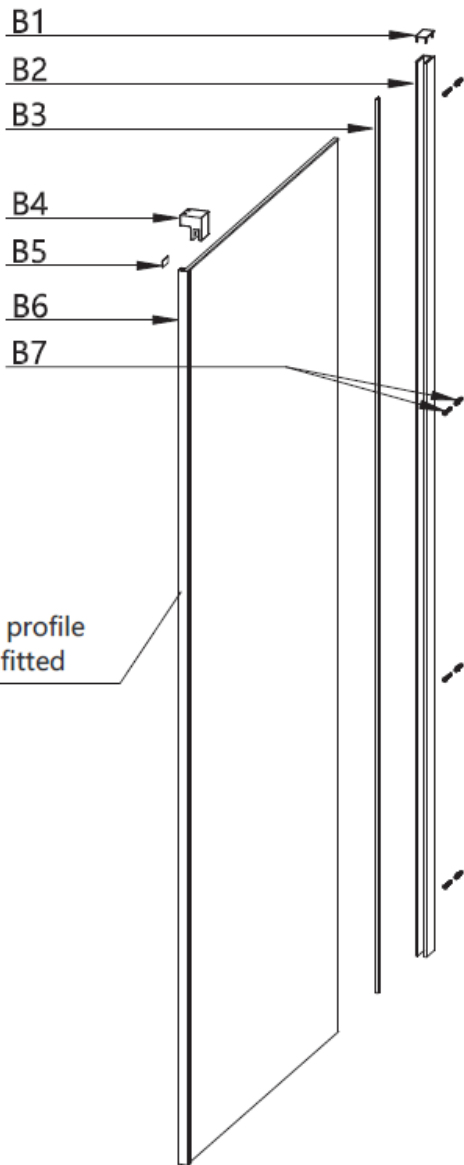

Optix 10 Side Panel Pivot & Inline

Toughened Glass
Strong and safe

Protective Finish
Easy to clean

Lifetime Guarantee
Peace of mind