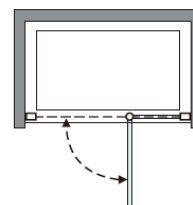

Measurements in millimetres mm

Information updated February 2021

Tel 0345 873 8840

crosswater<sup>™</sup>

OPTIX 10

PIVOT DOOR WITH IN LINE PANEL

Left Hand

Right Hand

**Toughened Glass**  
Strong and safe

**Protective Finish**  
Easy to clean

**Lifetime Guarantee**  
Peace of mind

Brushed Brass

Polished Stainless

Brushed Stainless

CODE	PIVOT DOOR WITH IN LINE	ADJUSTMENT	DOOR OPENING	Width	Height
	COLOUR	mm	mm	mm	mm
OXPDFC0900	Brushed Brass	860-885	500	800	2000
OXPDSC0900	Polished Stainless Steel	860-885	500	800	2000
OXPDVC0900	Brushed Stainless Steel	860-885	500	800	2000